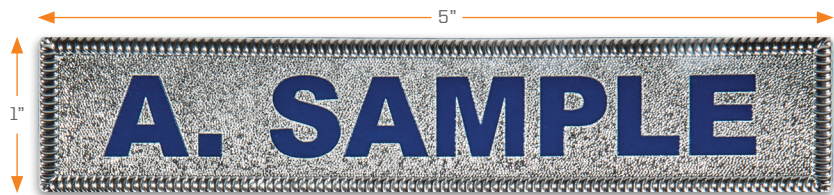

CFX™ Custom Name Plates

81053 | NAME PLATE BLUE LARGE | SILVER

81055 | NAME PLATE BLACK LARGE | GOLD

81052 | NAME PLATE BLUE SMALL | SILVER

81054 | NAME PLATE BLACK SMALL | GOLD

For more information on CFX™ contact your local 5.11 sales associate or our customer service department: 866-451-1726 | [chromaflex@511tactical.com](mailto:chromaflex@511tactical.com)

## What is CFX™?

- CFX is an exclusive 3-dimensional textile embellishment from FiberLok and is available exclusively to the public safety market applied to 5.11 Tactical apparel
- CFX is a construction consisting of layers of polyurethane films, metalized plastics and heat seal adhesives that are combined using patented technologies to form the most permanent, faithful and realistic image productions
- The CFX product range is available in a heat-seal patch or transfer form that permanently applies to 5.11 Tactical textiles in 30 seconds or less